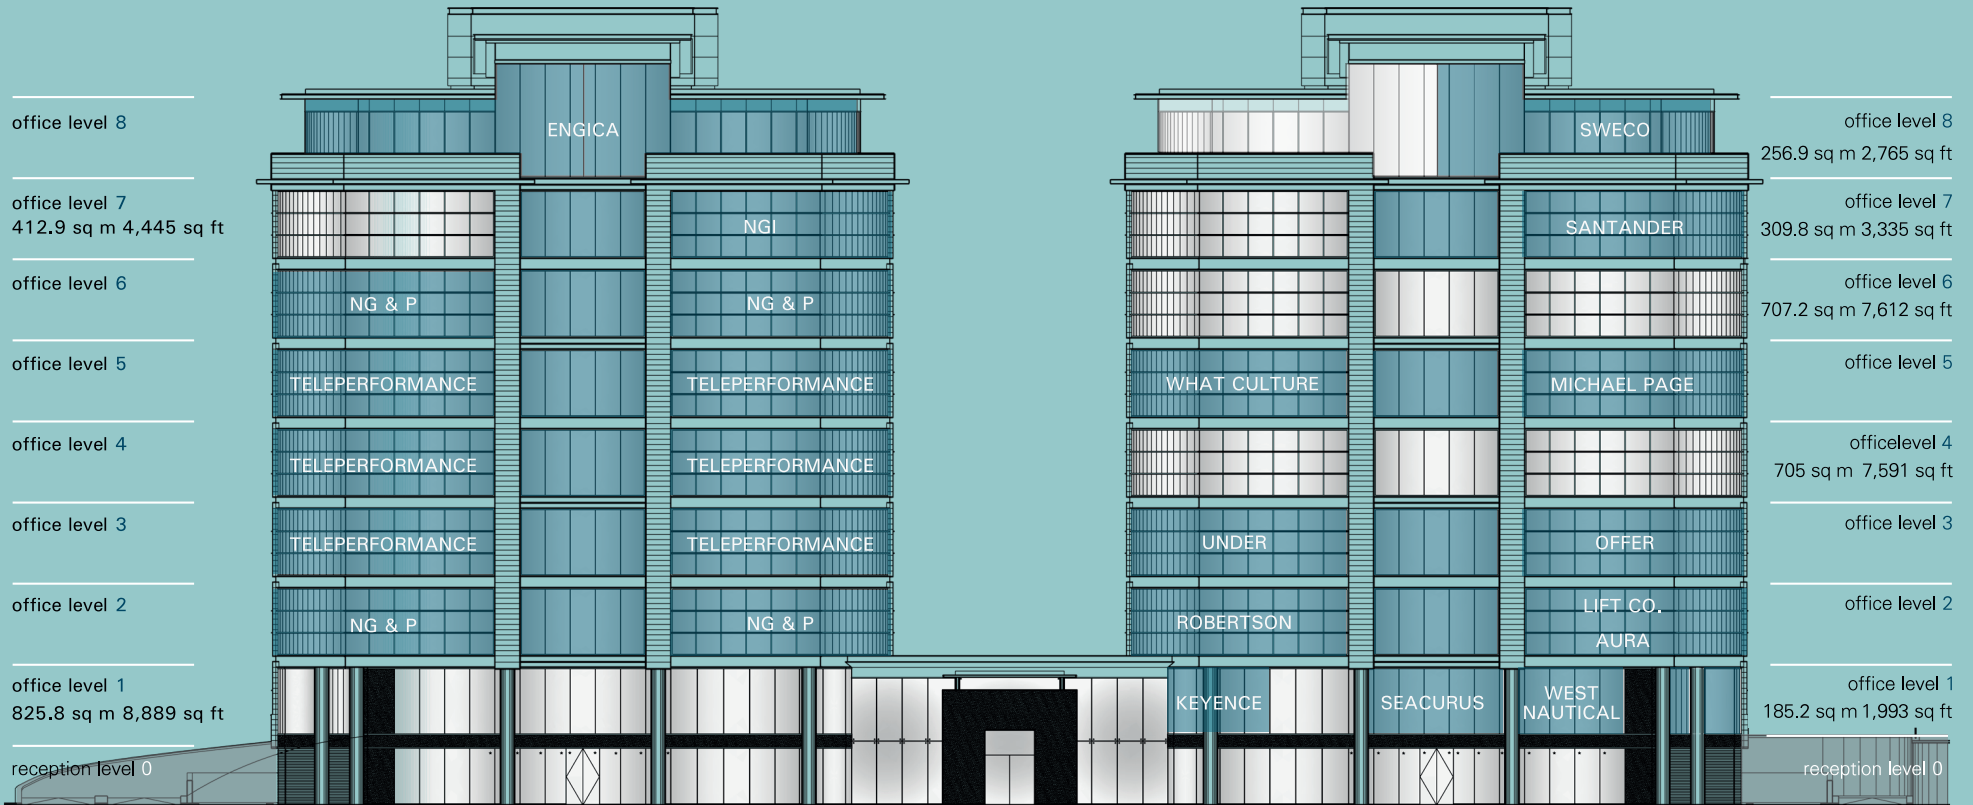

Current Availability

BALTIC PLACE EAST

BALTIC PLACE WEST

Total available area
1,238.7 sq m / 13,334 sq ft

Baltic Place has been designed to provide a flexible working environment, where space can be readily sub-divided. Floors are suitable for a variety of uses and layouts, all benefiting from air-conditioning and high quality finishes.

Total available area
2,164.1 sq m / 23,296 sq ft